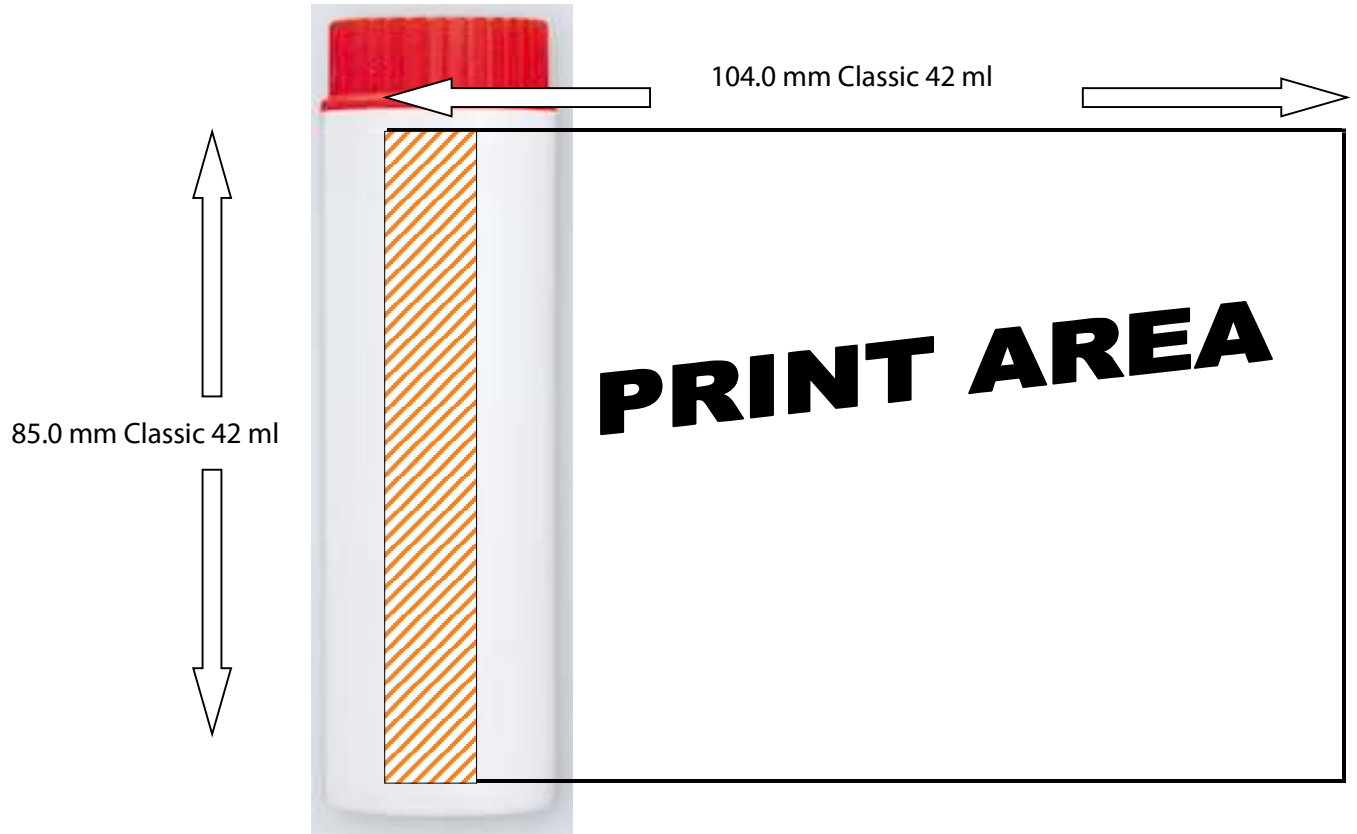

 Classic 42 ml overlap area – 9 mm